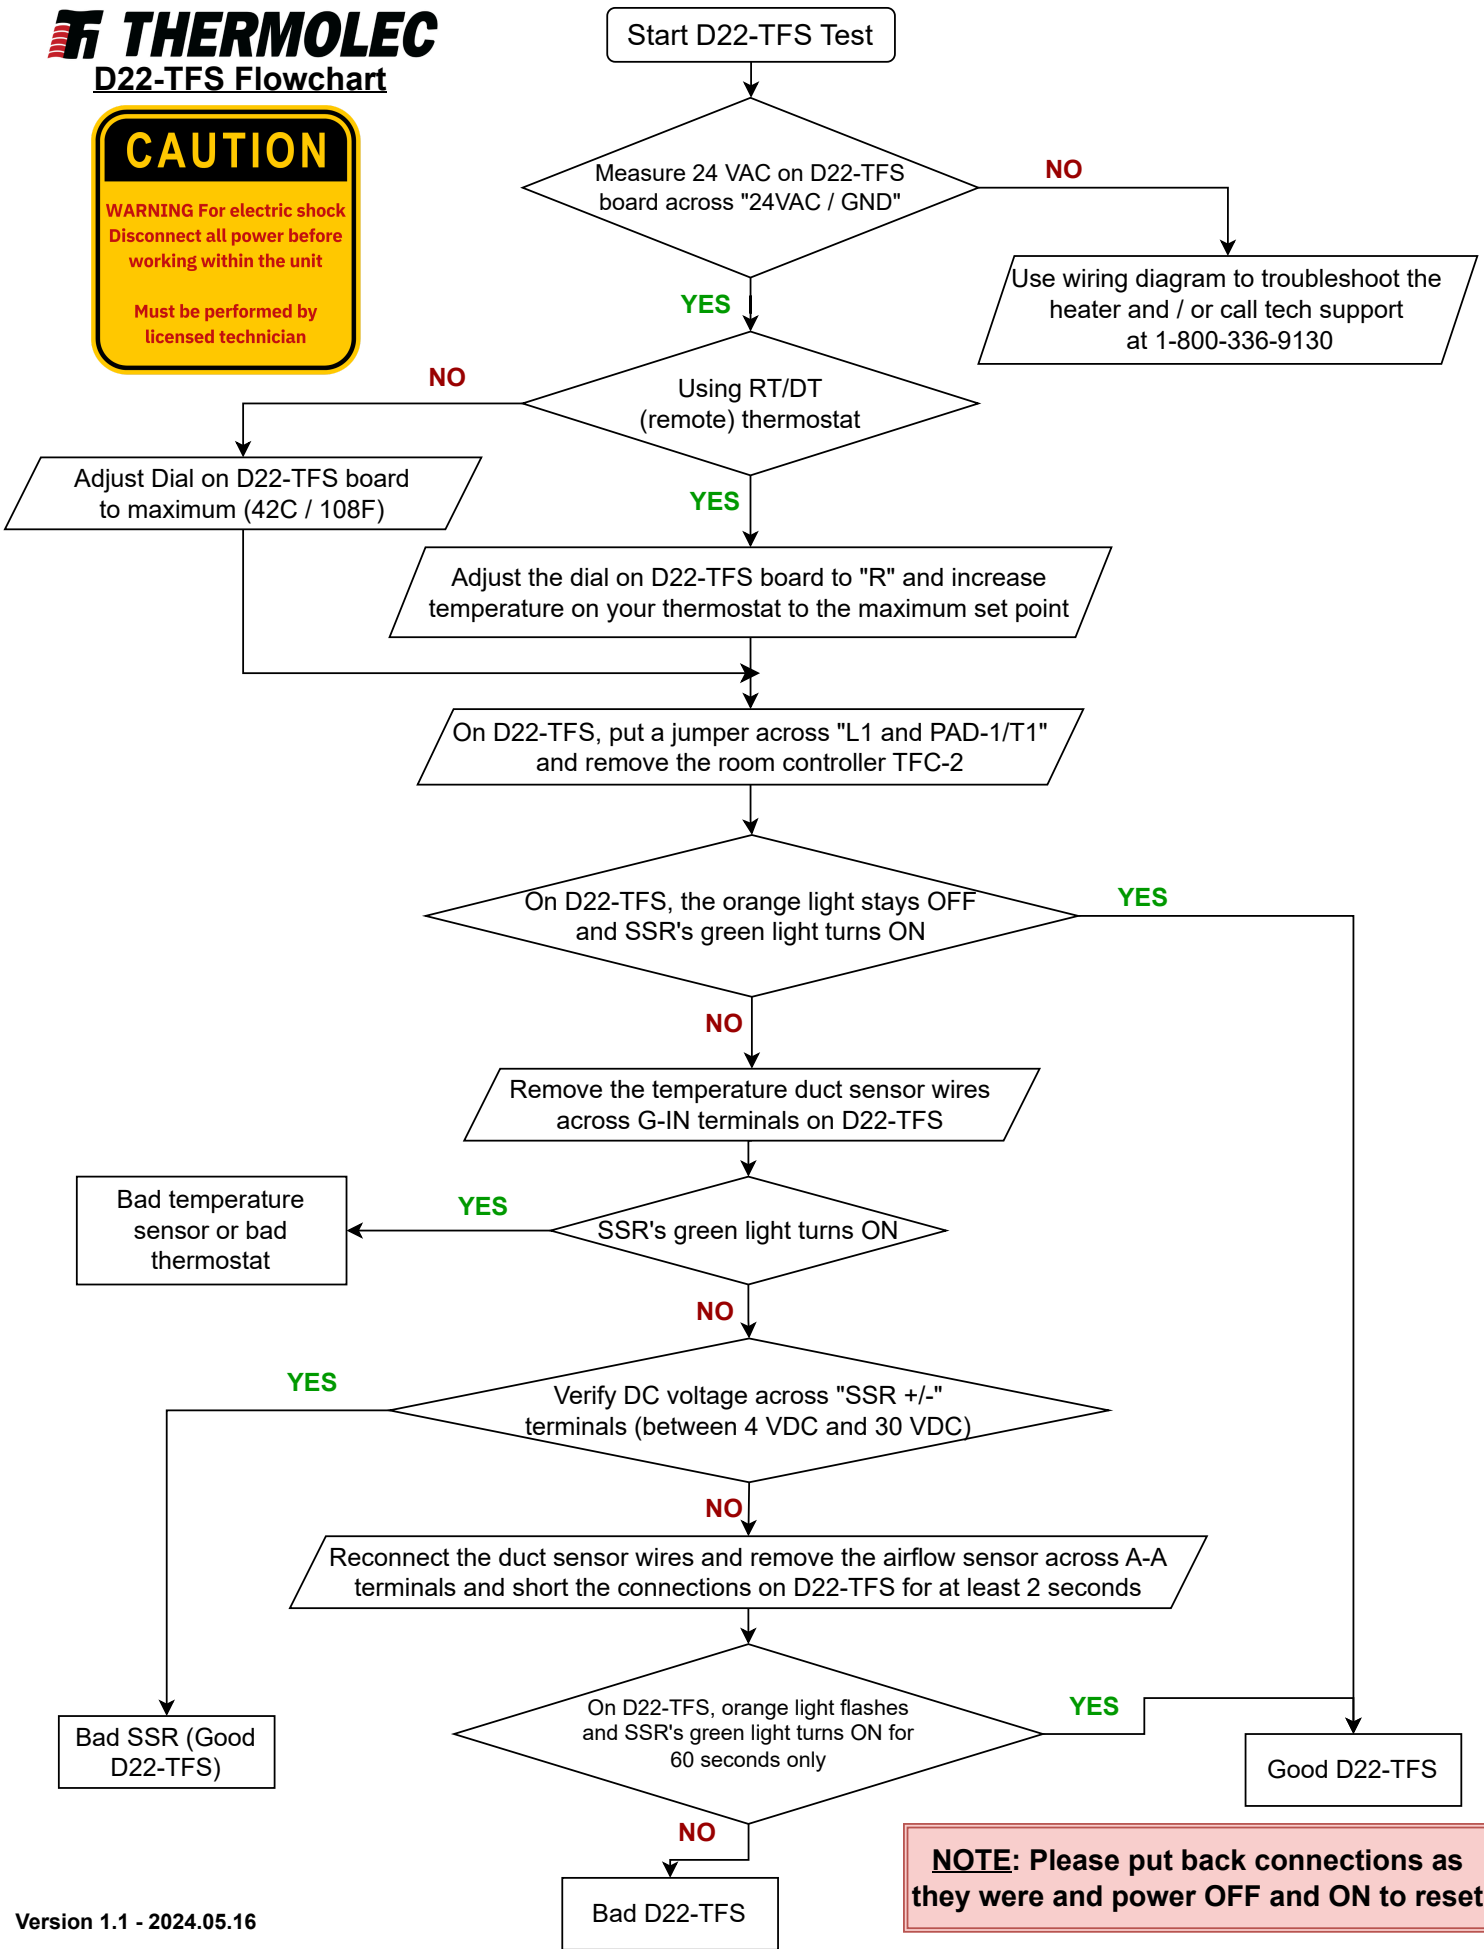

THERMOLEC

D22-TFS Flowchart

CAUTION

WARNING For electric shock
Disconnect all power before
working within the unit

Must be performed by
licensed technician

NOTE: Please put back connections as they were and power OFF and ON to reset